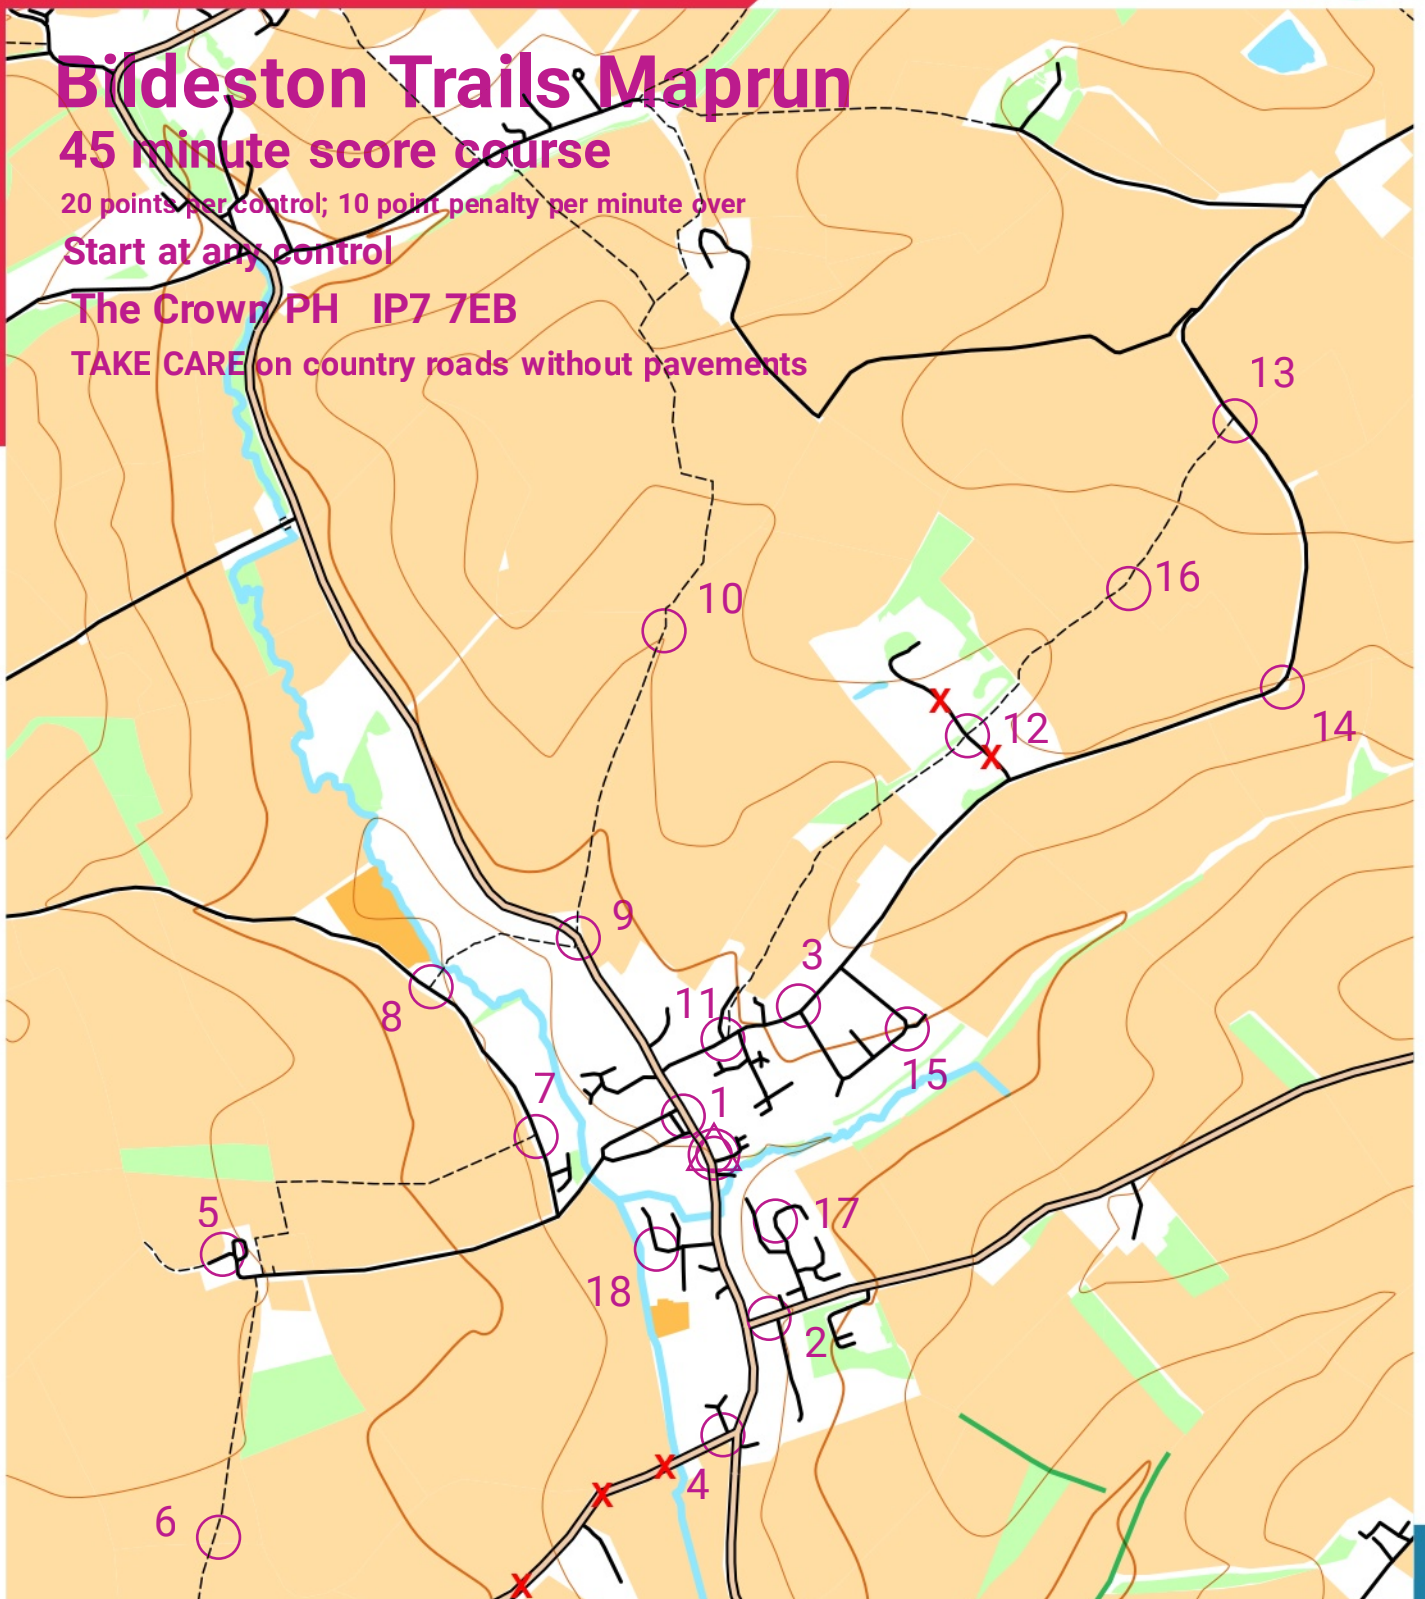

## Bildeston Trails Maprun

45 minute score course

20 points per control; 10 point penalty per minute over

Start at any control

The Crown PH IP7 7EB

TAKE CARE on country roads without pavements

Maprun Score	
45 minutes	
Score	360 points
Start: Pub car park	
20 1	Post box
20 2	Post box
20 3	Post box
20 4	Road Junction
20 5	Path
20 6	Path
20 7	Path and Bridge
20 8	Road/Path Junction
20 9	Road/Path Junction
20 10	Path and Field, NE Corner (inside)
20 11	Road crossing
20 12	Path/Private drive crossing
20 13	Road/Path Junction
20 14	Road
20 15	Road Junction
20 16	Bridge
20 17	Road
20 18	Road bend

<http://www.suffoc.co.uk/resources/maprun-courses>