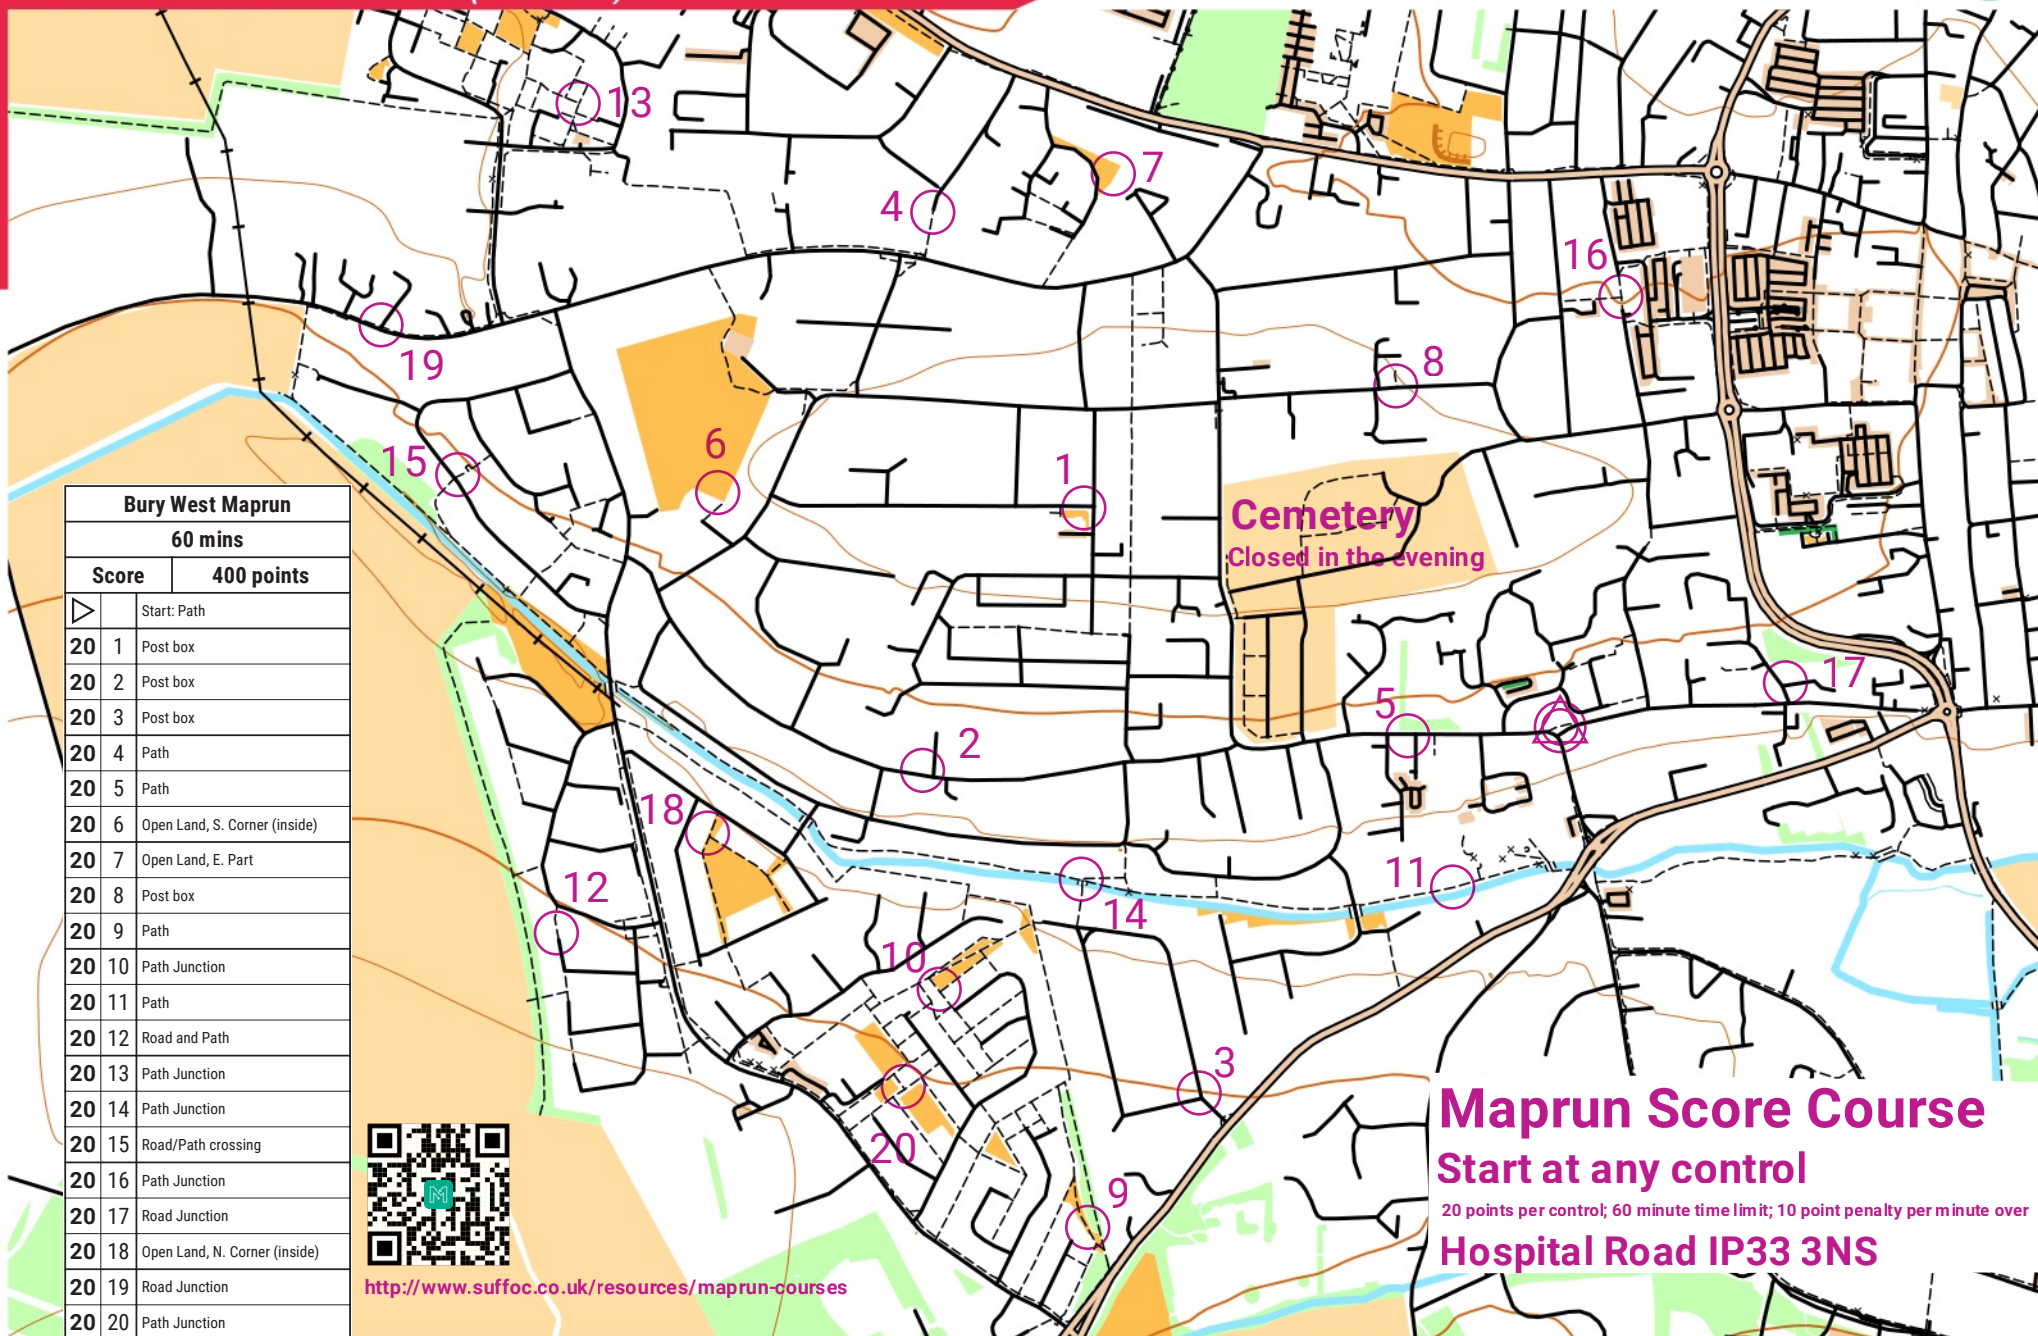

BURY ST EDMUNDS (WEST)

scale 1:10000, contours 10m
500m

Bury West Maprun		
60 mins		
Score	400 points	
▶		Start: Path
20	1	Post box
20	2	Post box
20	3	Post box
20	4	Path
20	5	Path
20	6	Open Land, S. Corner (inside)
20	7	Open Land, E. Part
20	8	Post box
20	9	Path
20	10	Path Junction
20	11	Path
20	12	Road and Path
20	13	Path Junction
20	14	Path Junction
20	15	Road/Path crossing
20	16	Path Junction
20	17	Road Junction
20	18	Open Land, N. Corner (inside)
20	19	Road Junction
20	20	Path Junction

<http://www.suffoc.co.uk/resources/maprun-courses>

Maprun Score Course
Start at any control

20 points per control; 60 minute time limit; 10 point penalty per minute over

Hospital Road IP33 3NS