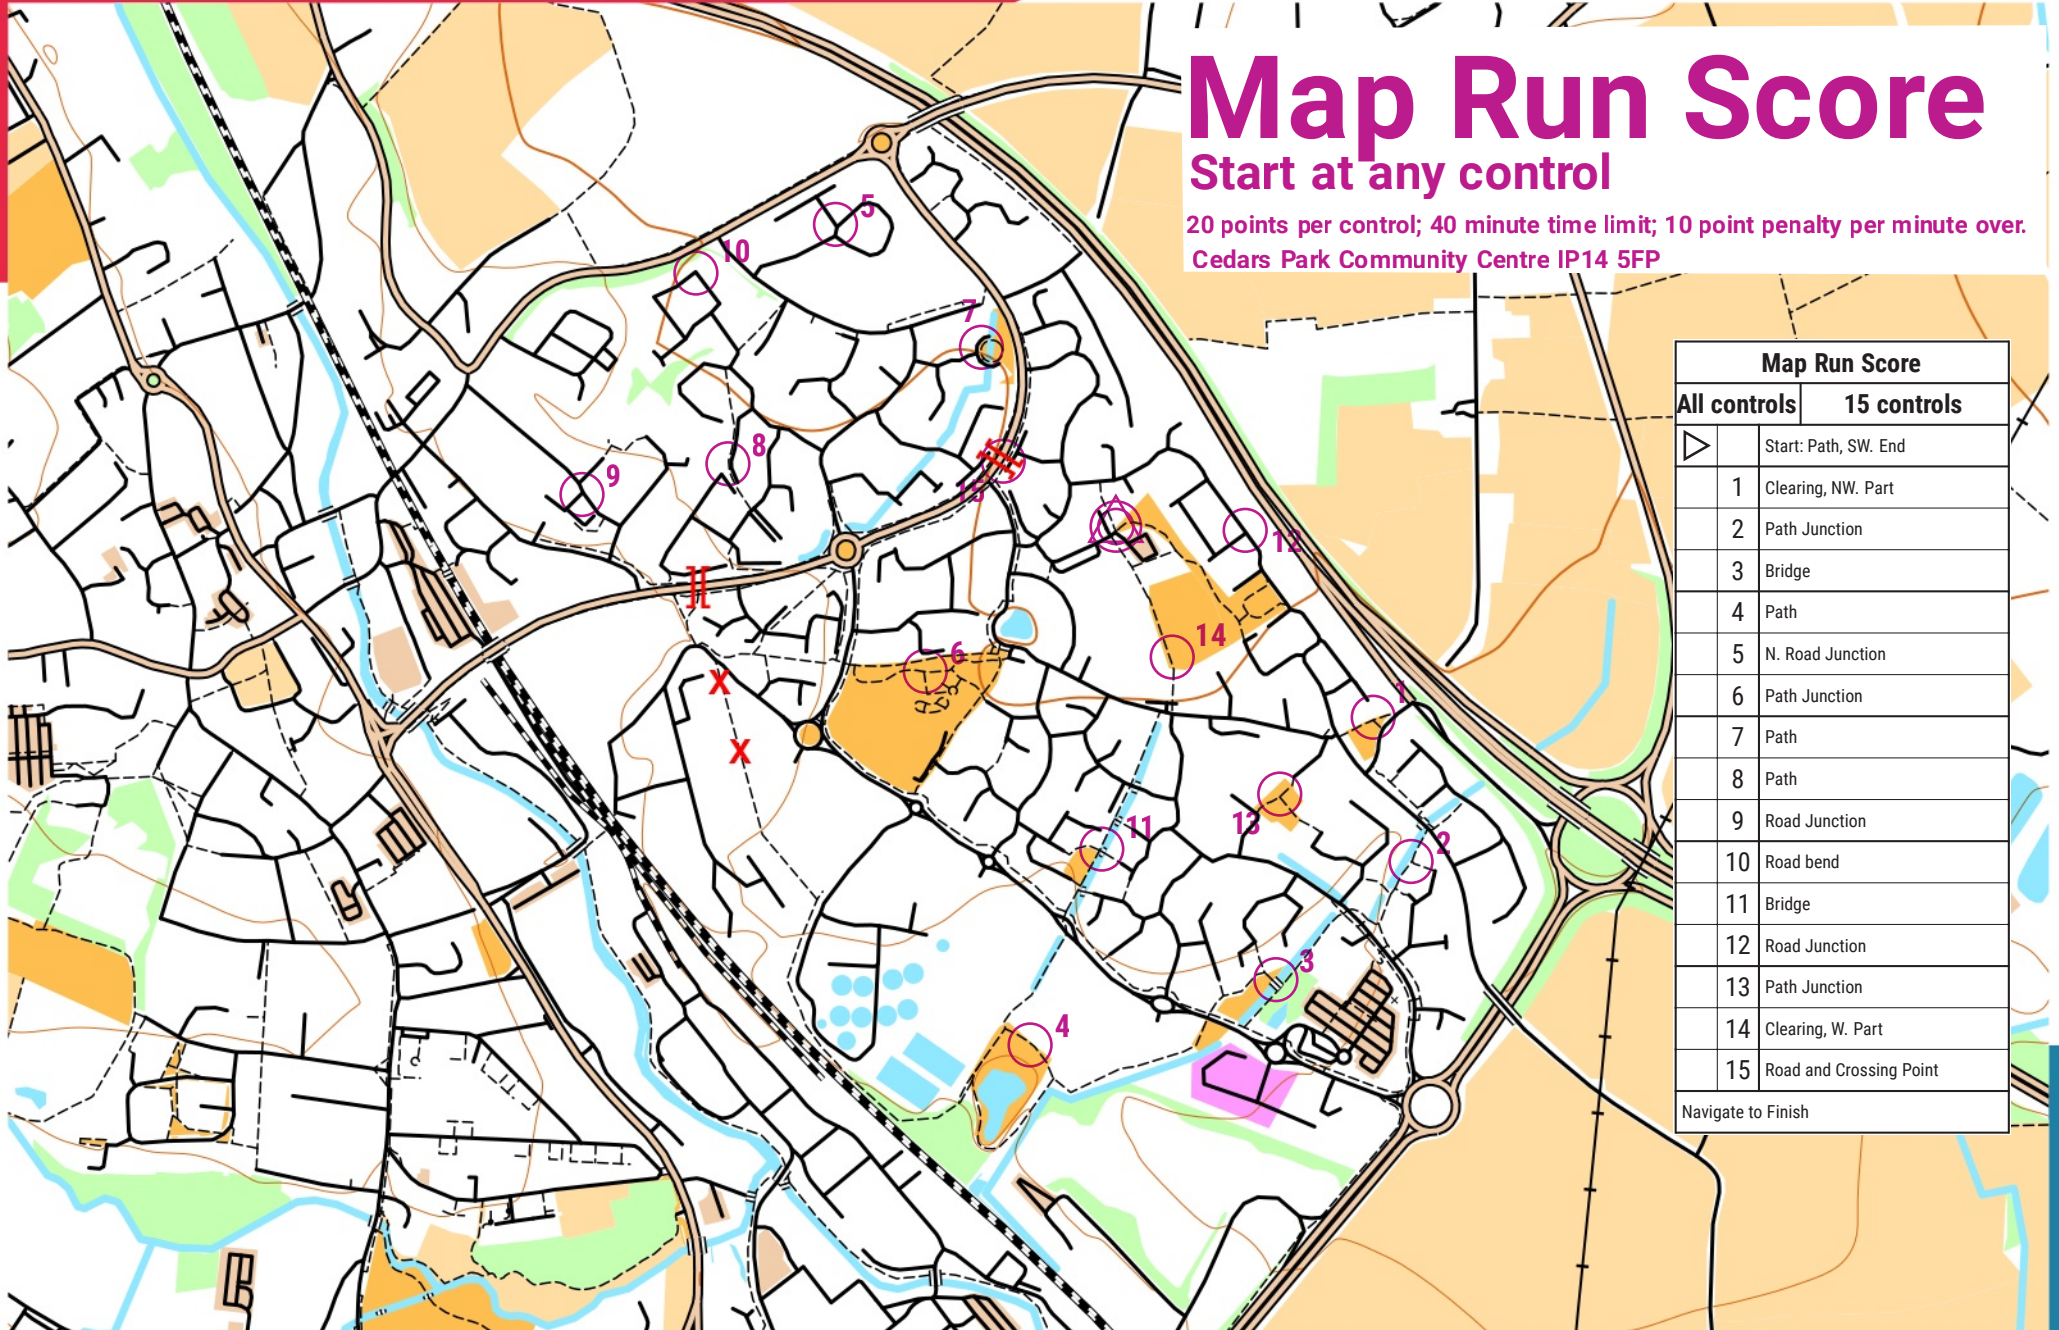

CEDARS PARK (STOWMARKET)

scale 1:10000, contours 10m
500m

Map Run Score

Start at any control

20 points per control; 40 minute time limit; 10 point penalty per minute over.
Cedars Park Community Centre IP14 5FP

Map Run Score	
All controls	15 controls
▶	Start: Path, SW. End
1	Clearing, NW. Part
2	Path Junction
3	Bridge
4	Path
5	N. Road Junction
6	Path Junction
7	Path
8	Path
9	Road Junction
10	Road bend
11	Bridge
12	Road Junction
13	Path Junction
14	Clearing, W. Part
15	Road and Crossing Point
Navigate to Finish	