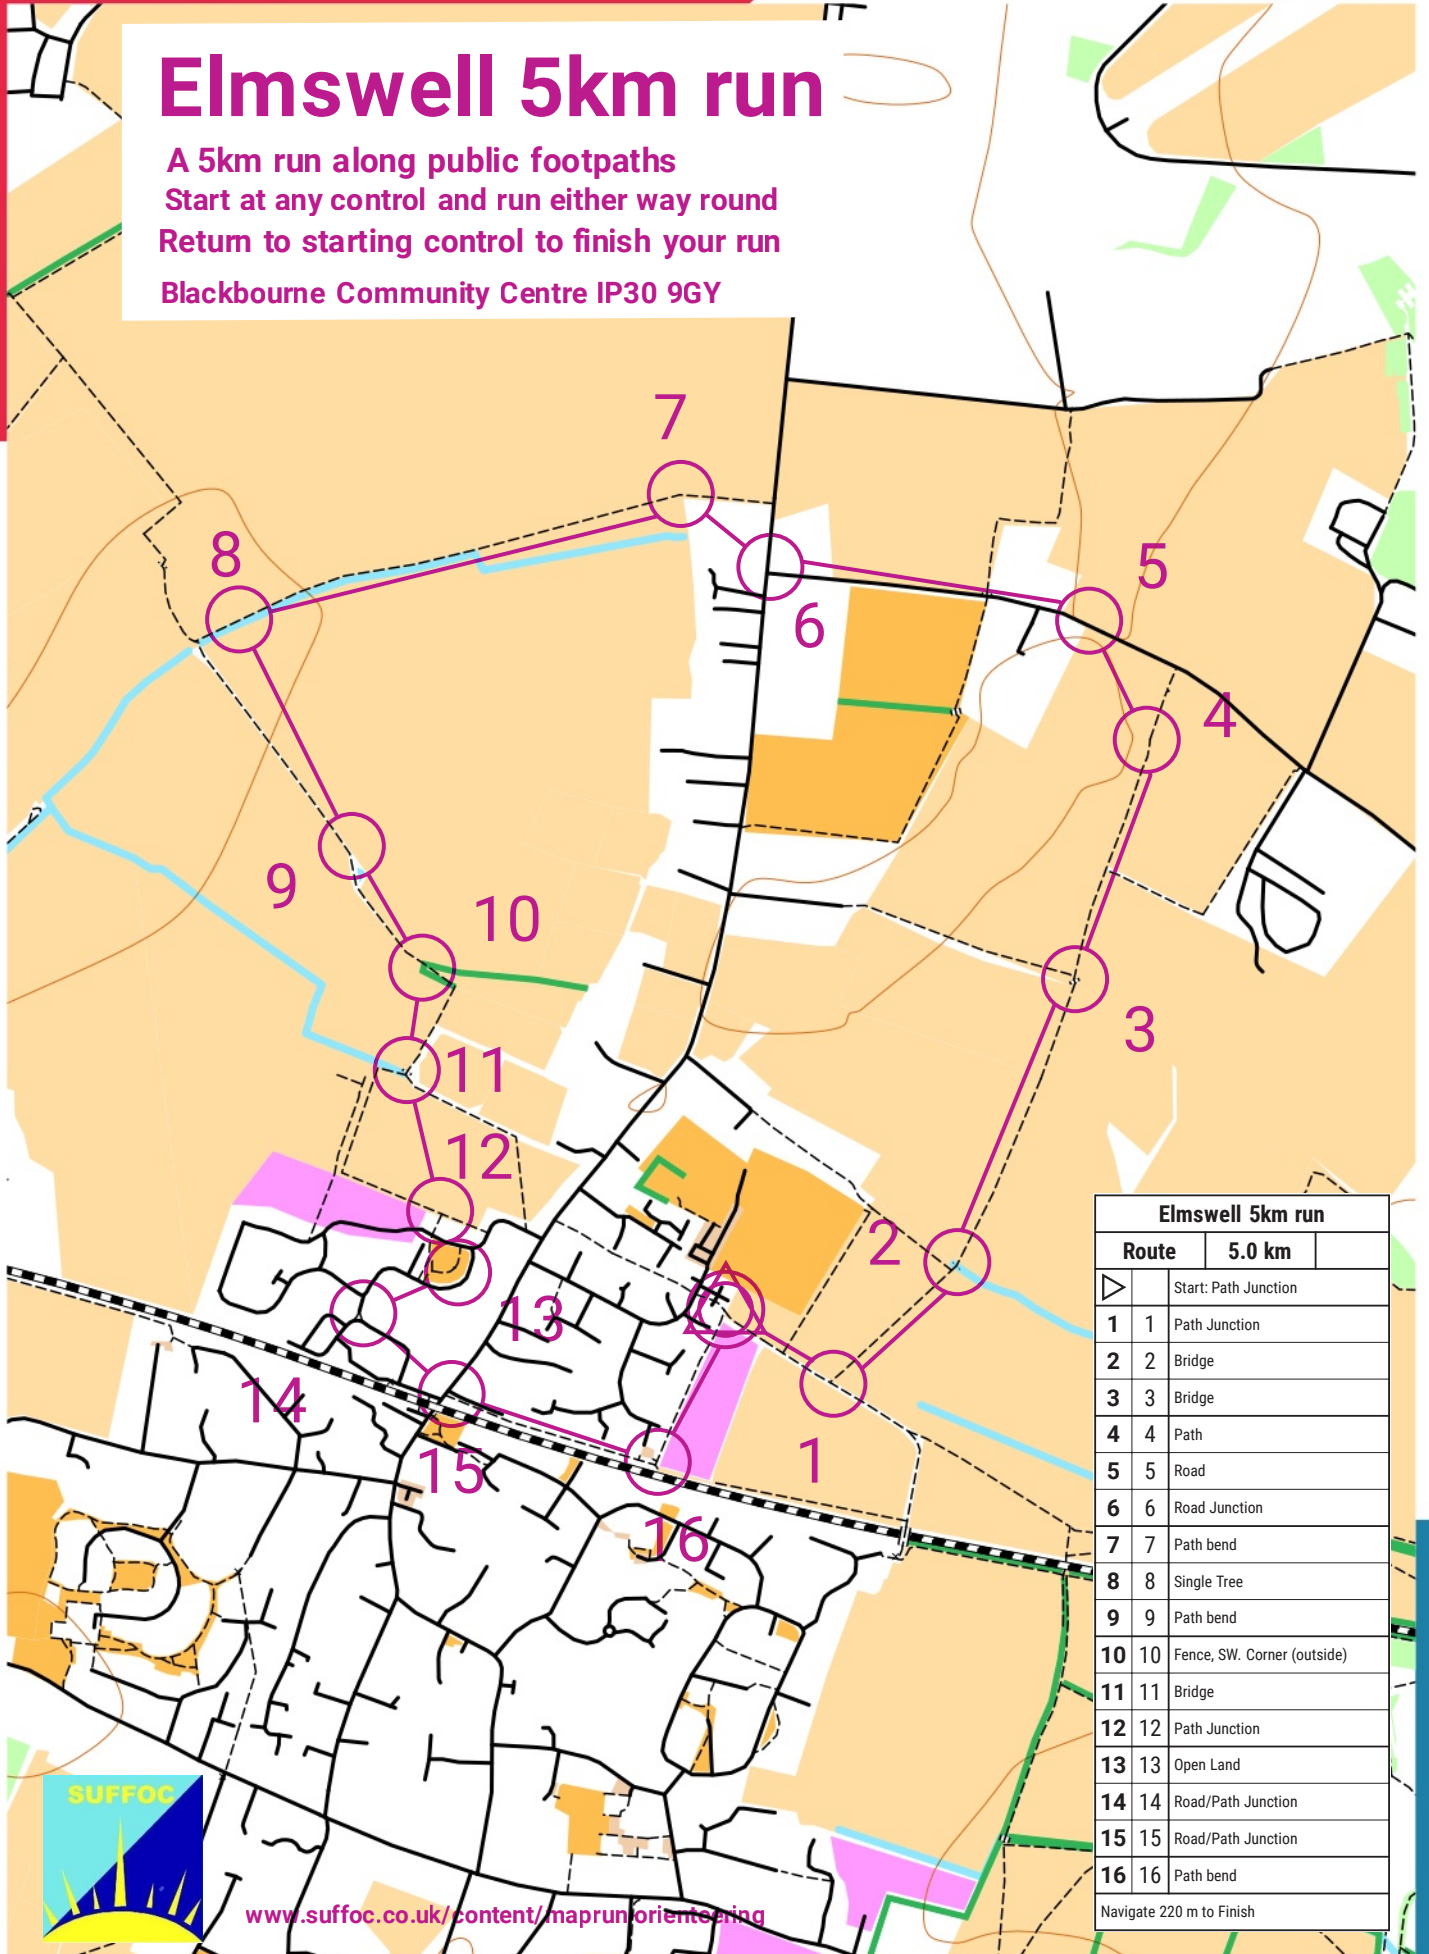

Elmswell 5km run

A 5km run along public footpaths
 Start at any control and run either way round
 Return to starting control to finish your run
 Blackbourne Community Centre IP30 9GY

Elmswell 5km run		
Route		5.0 km
▶	Start: Path Junction	
1	1	Path Junction
2	2	Bridge
3	3	Bridge
4	4	Path
5	5	Road
6	6	Road Junction
7	7	Path bend
8	8	Single Tree
9	9	Path bend
10	10	Fence, SW. Corner (outside)
11	11	Bridge
12	12	Path Junction
13	13	Open Land
14	14	Road/Path Junction
15	15	Road/Path Junction
16	16	Path bend
Navigate 220 m to Finish		

www.suffoc.co.uk/content/maprun/orienteering