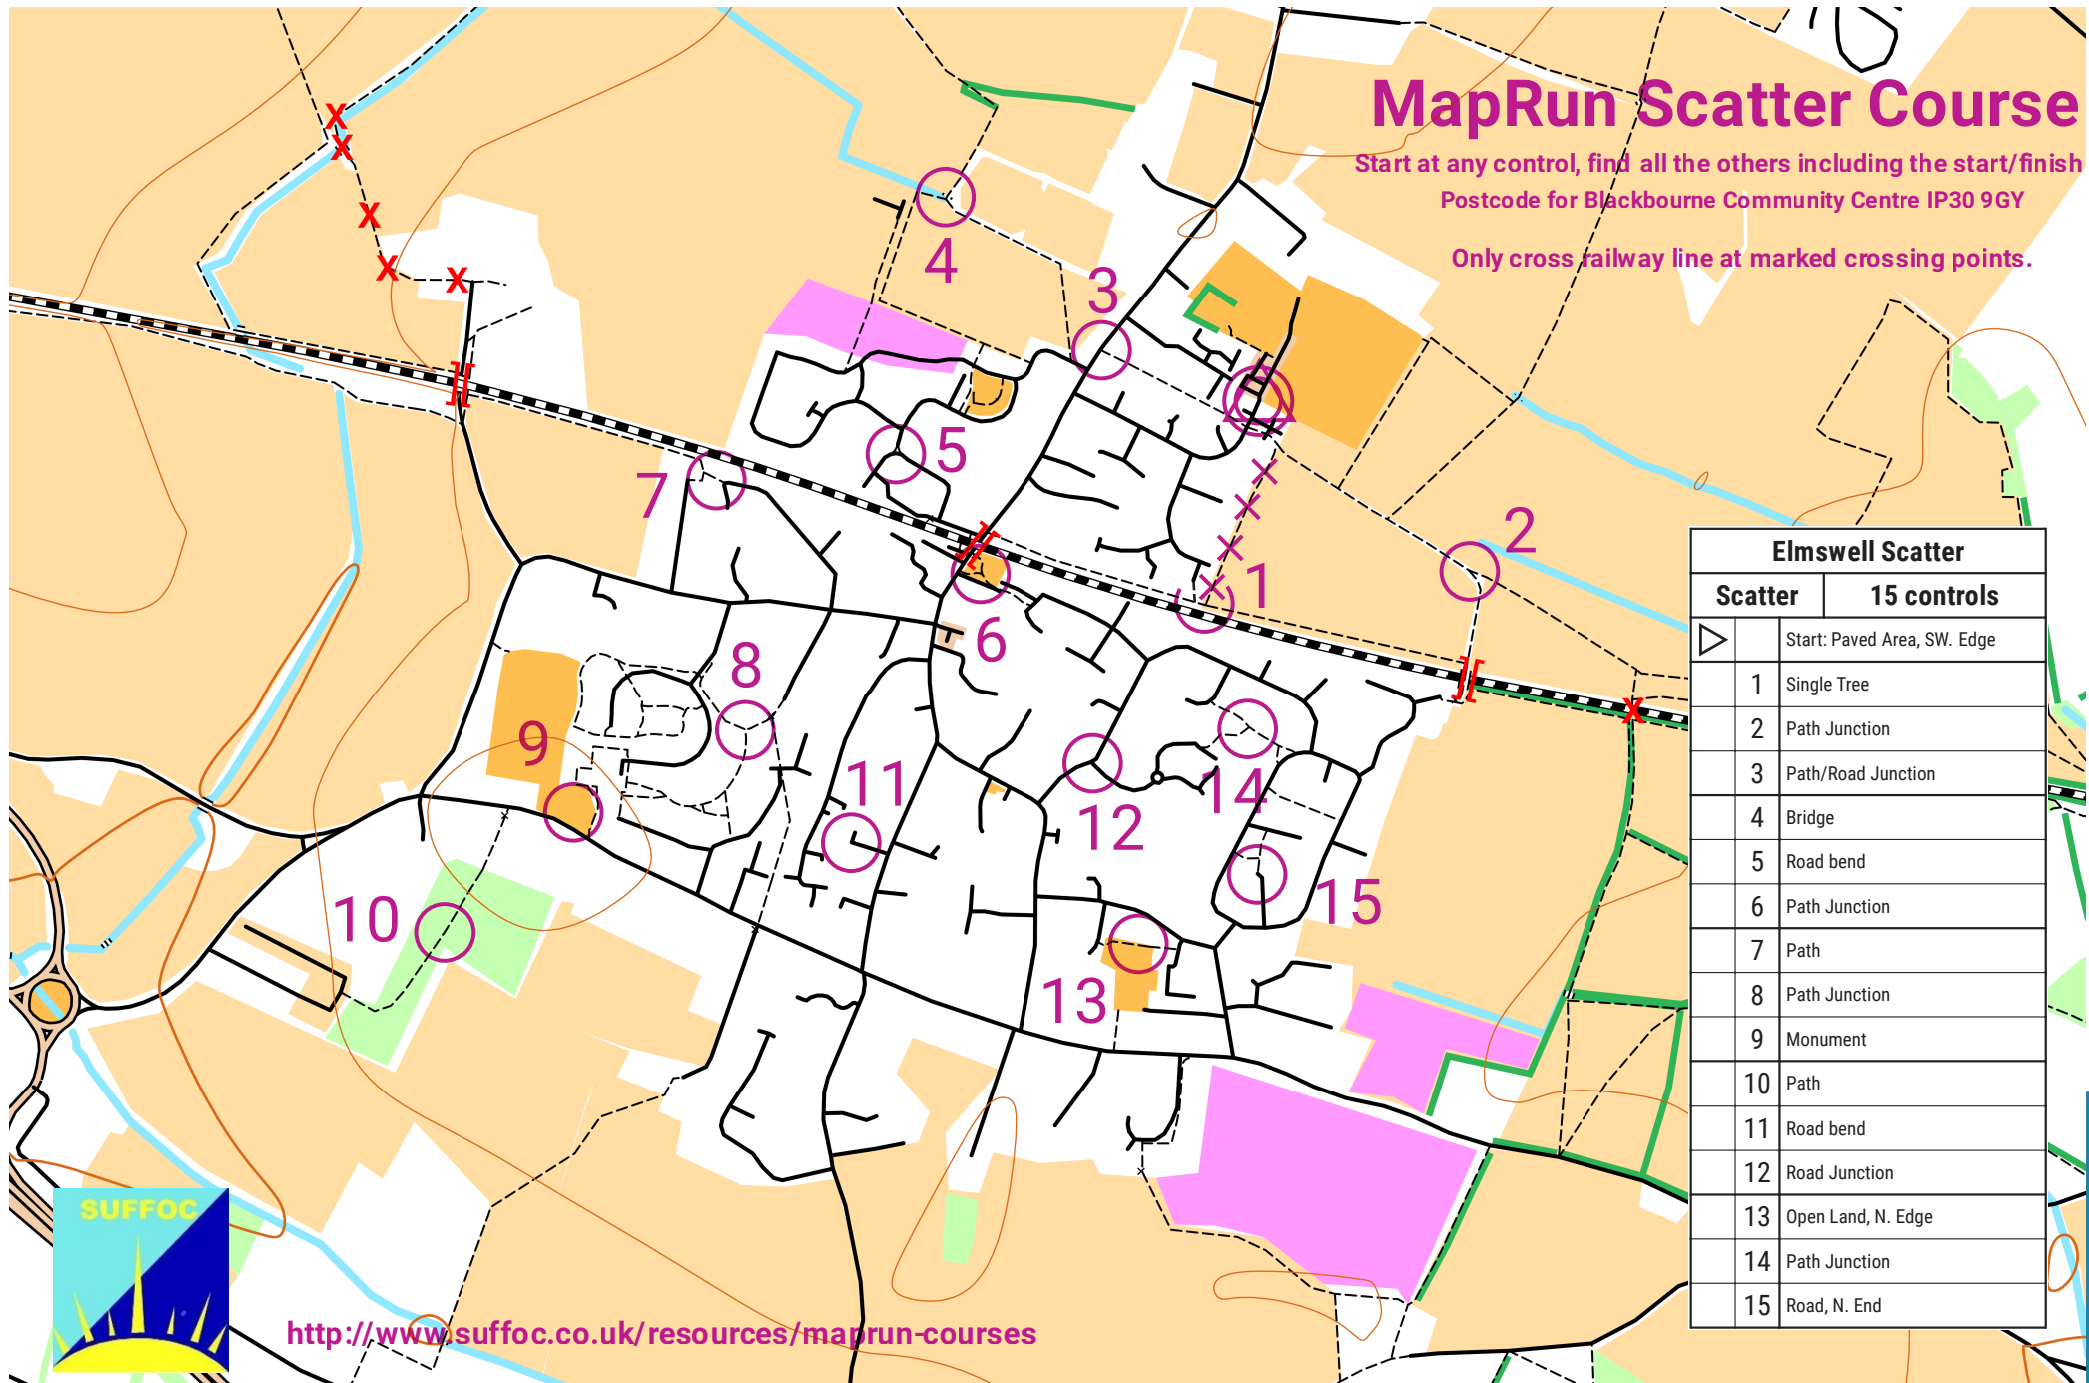

MapRun Scatter Course

Start at any control, find all the others including the start/finish

Postcode for Blackbourne Community Centre IP30 9GY

Only cross railway line at marked crossing points.

Elmswell Scatter	
Scatter	15 controls
▶	Start: Paved Area, SW. Edge
1	Single Tree
2	Path Junction
3	Path/Road Junction
4	Bridge
5	Road bend
6	Path Junction
7	Path
8	Path Junction
9	Monument
10	Path
11	Road bend
12	Road Junction
13	Open Land, N. Edge
14	Path Junction
15	Road, N. End

SUFFOC

<http://www.suffoc.co.uk/resources/maprun-courses>