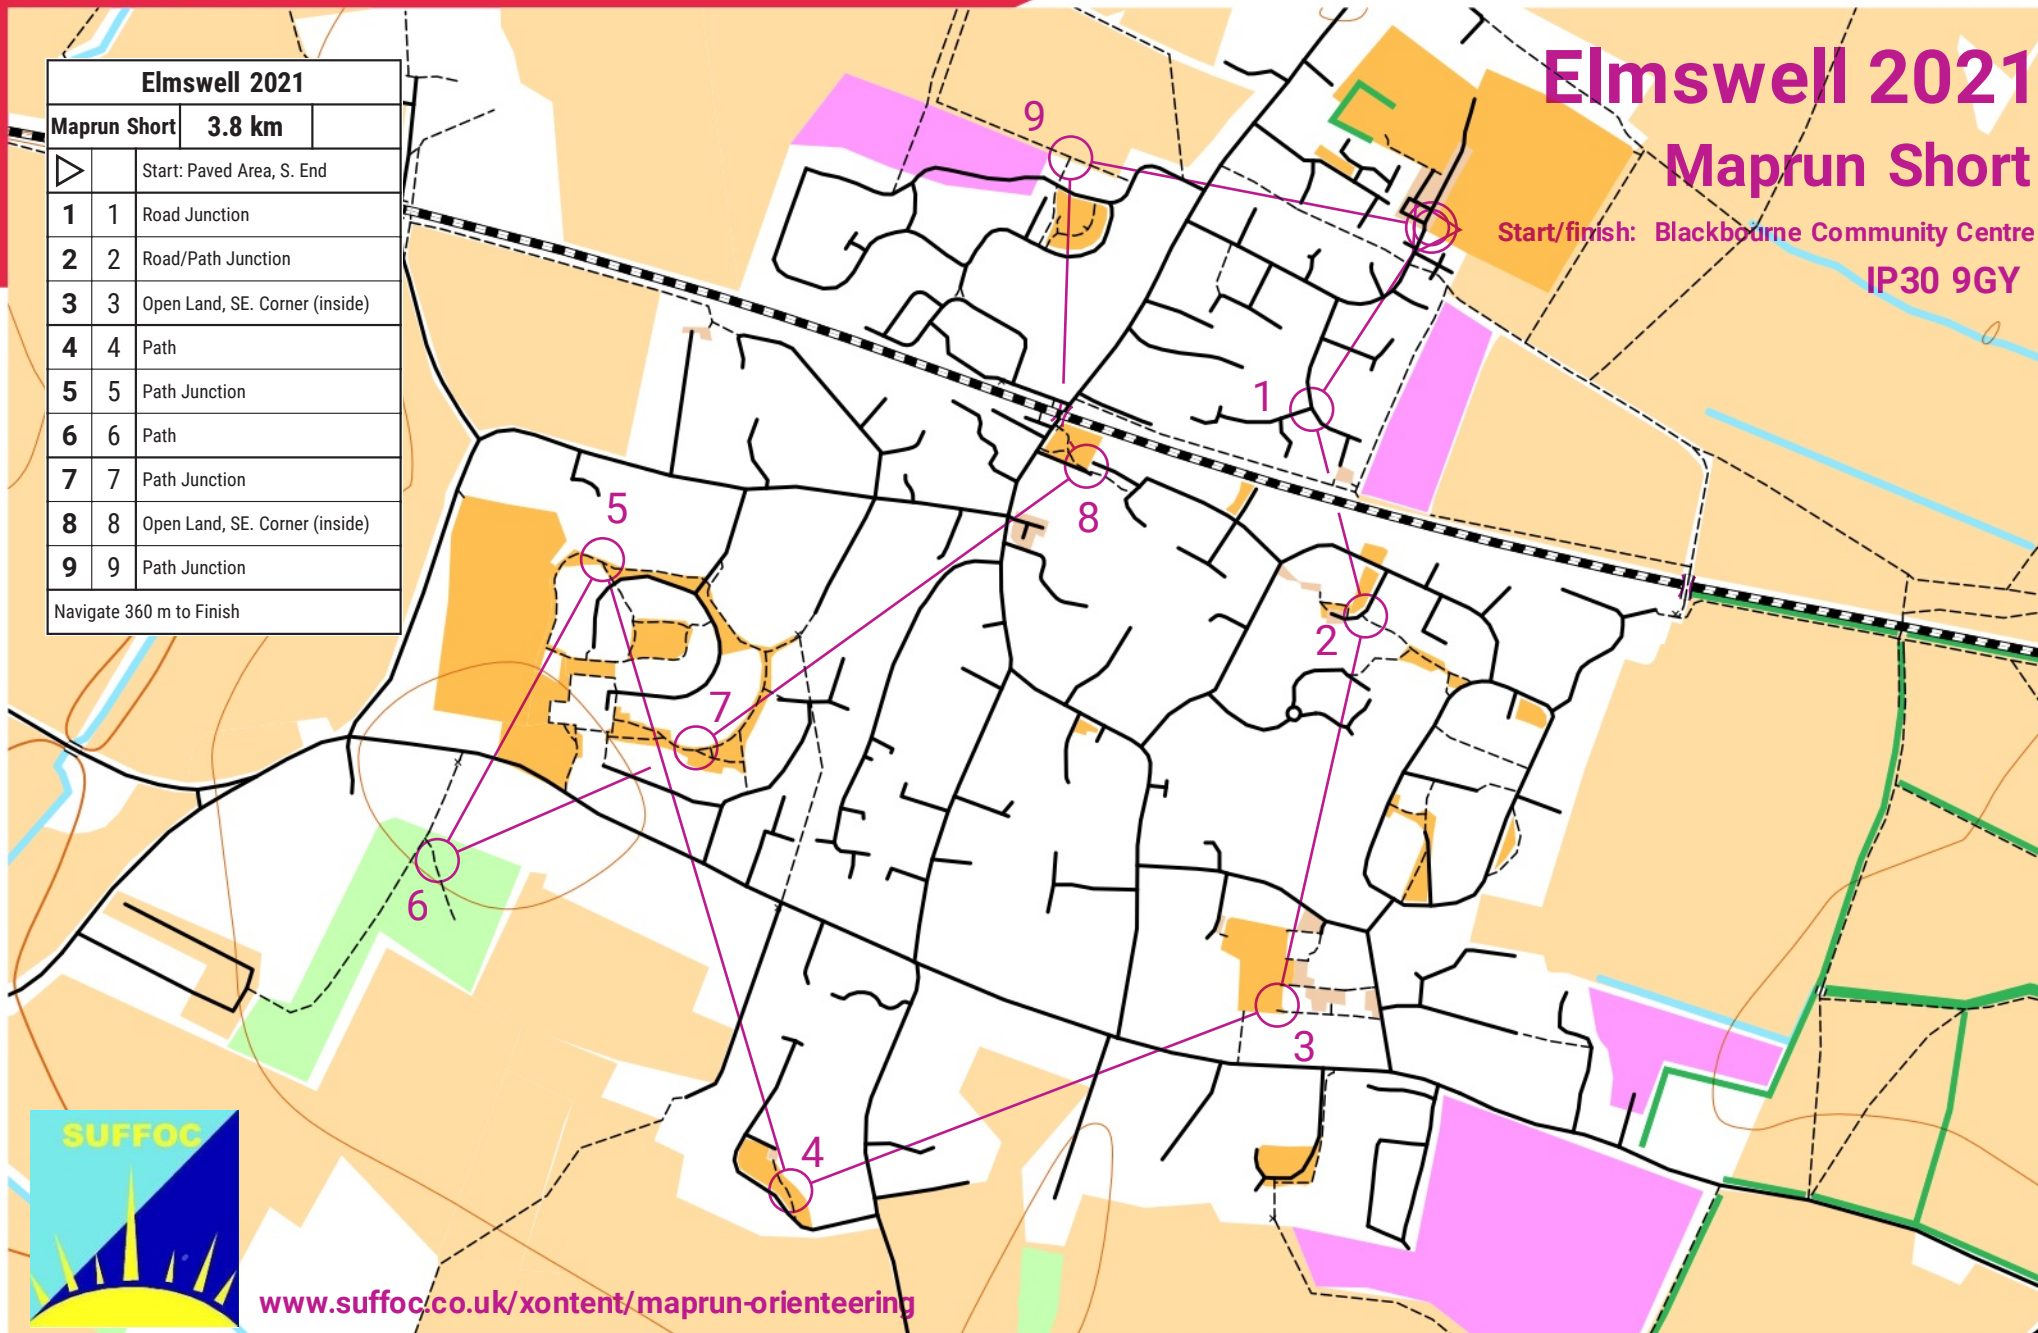

Elmswell 2021 Maprun Short

Start/finish: Blackbourne Community Centre
IP30 9GY

Elmswell 2021		
Maprun Short	3.8 km	
		Start: Paved Area, S. End
1	1	Road Junction
2	2	Road/Path Junction
3	3	Open Land, SE. Corner (inside)
4	4	Path
5	5	Path Junction
6	6	Path
7	7	Path Junction
8	8	Open Land, SE. Corner (inside)
9	9	Path Junction
Navigate 360 m to Finish		

www.suffoc.co.uk/xontent/maprun-orienteing