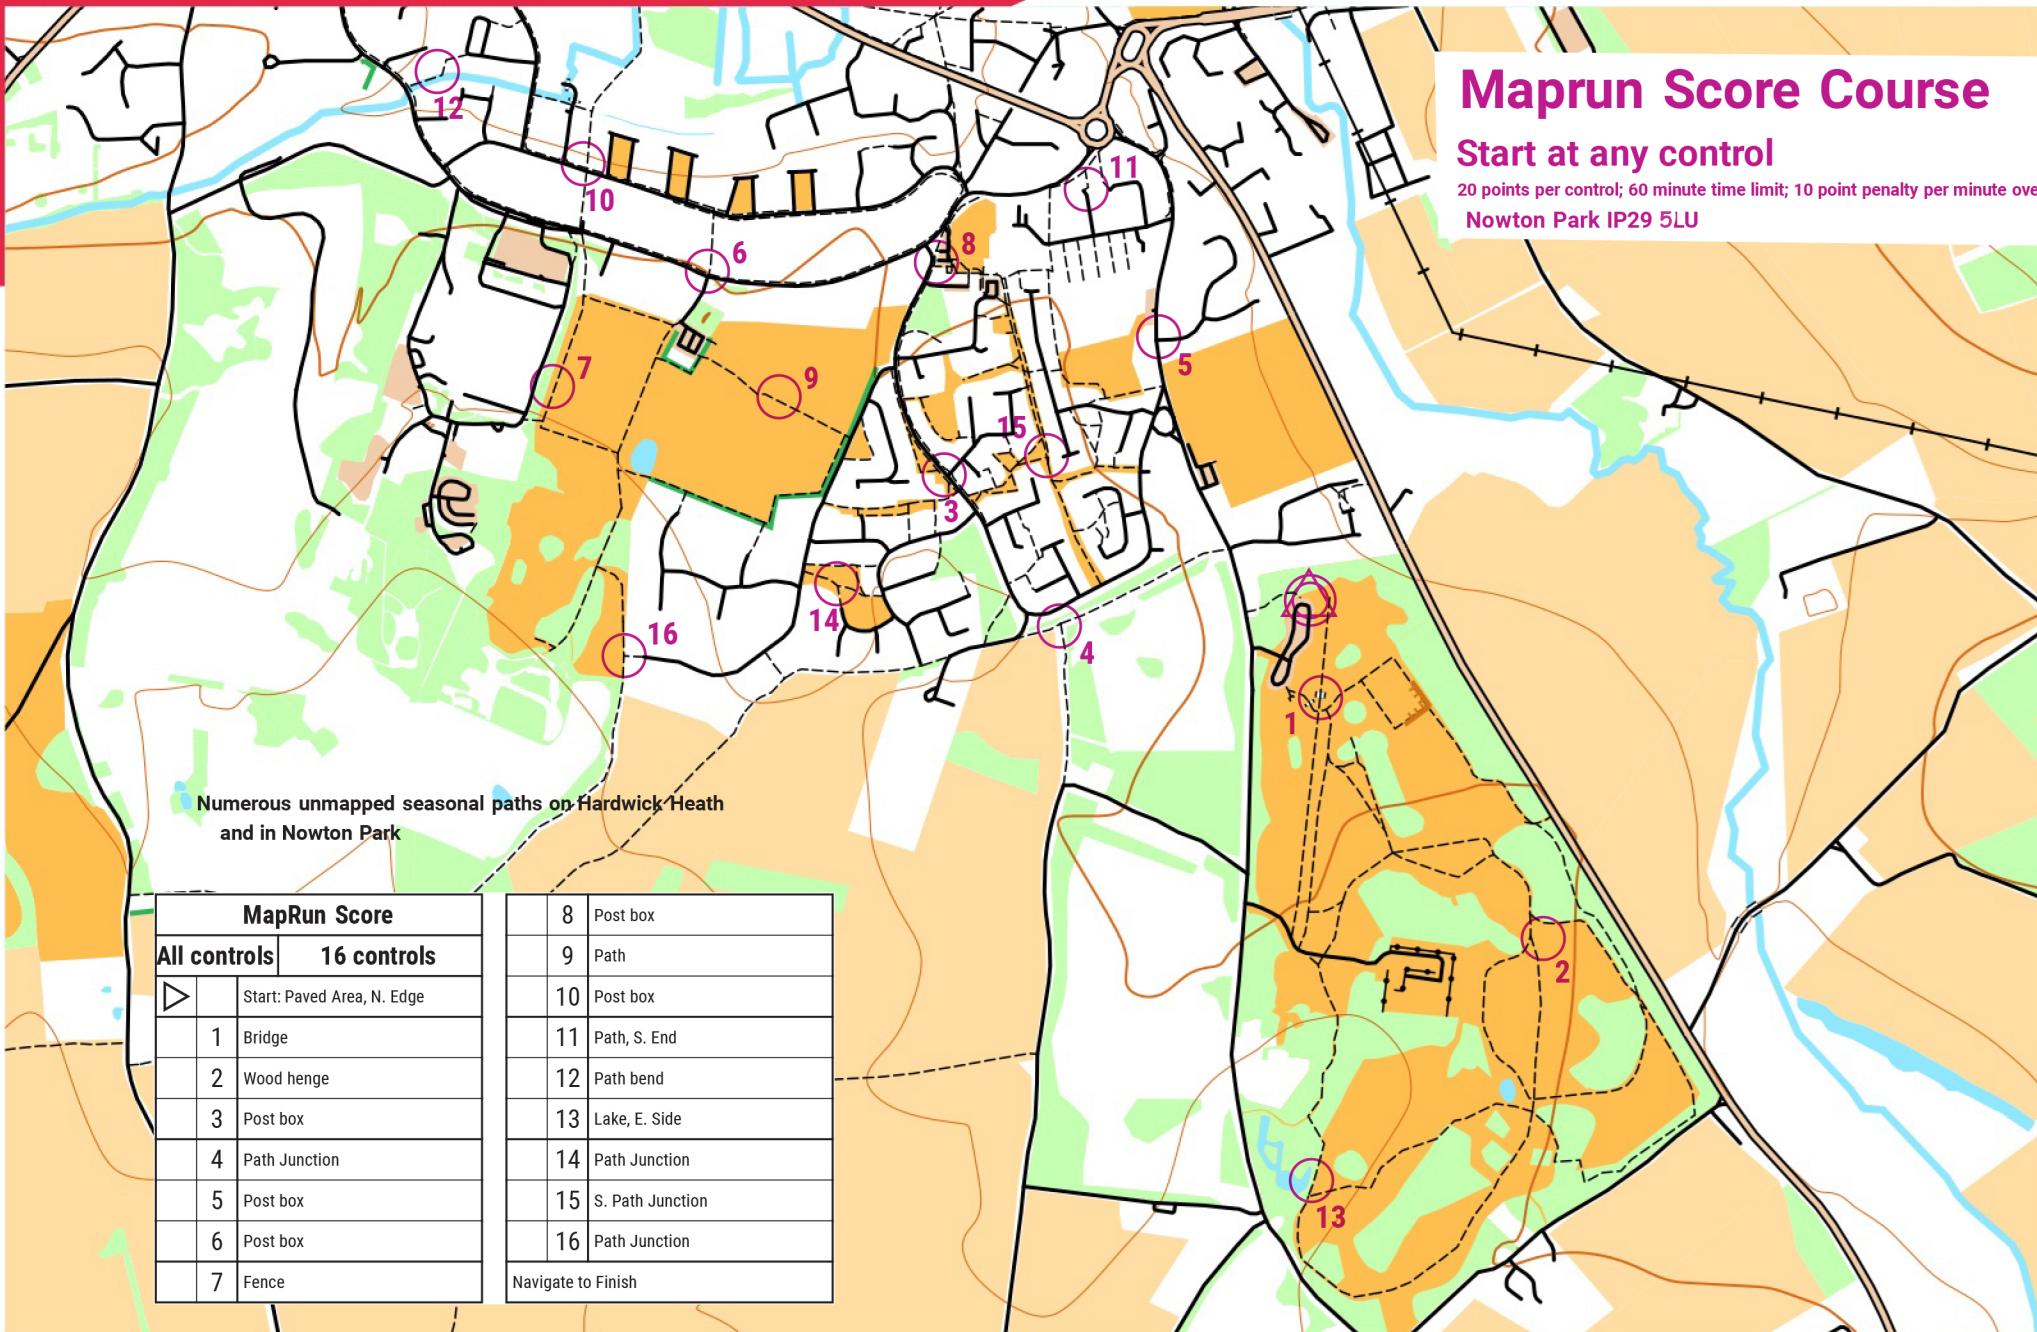

## Maprun Score Course

Start at any control

20 points per control; 60 minute time limit; 10 point penalty per minute over.

Nowton Park IP29 5LU

Numerous unmapped seasonal paths on Hardwick Heath and in Nowton Park

MapRun Score	
All controls	16 controls
	Start: Paved Area, N. Edge
1	Bridge
2	Wood henge
3	Post box
4	Path Junction
5	Post box
6	Post box
7	Fence
8	Post box
9	Path
10	Post box
11	Path, S. End
12	Path bend
13	Lake, E. Side
14	Path Junction
15	S. Path Junction
16	Path Junction
Navigate to Finish	