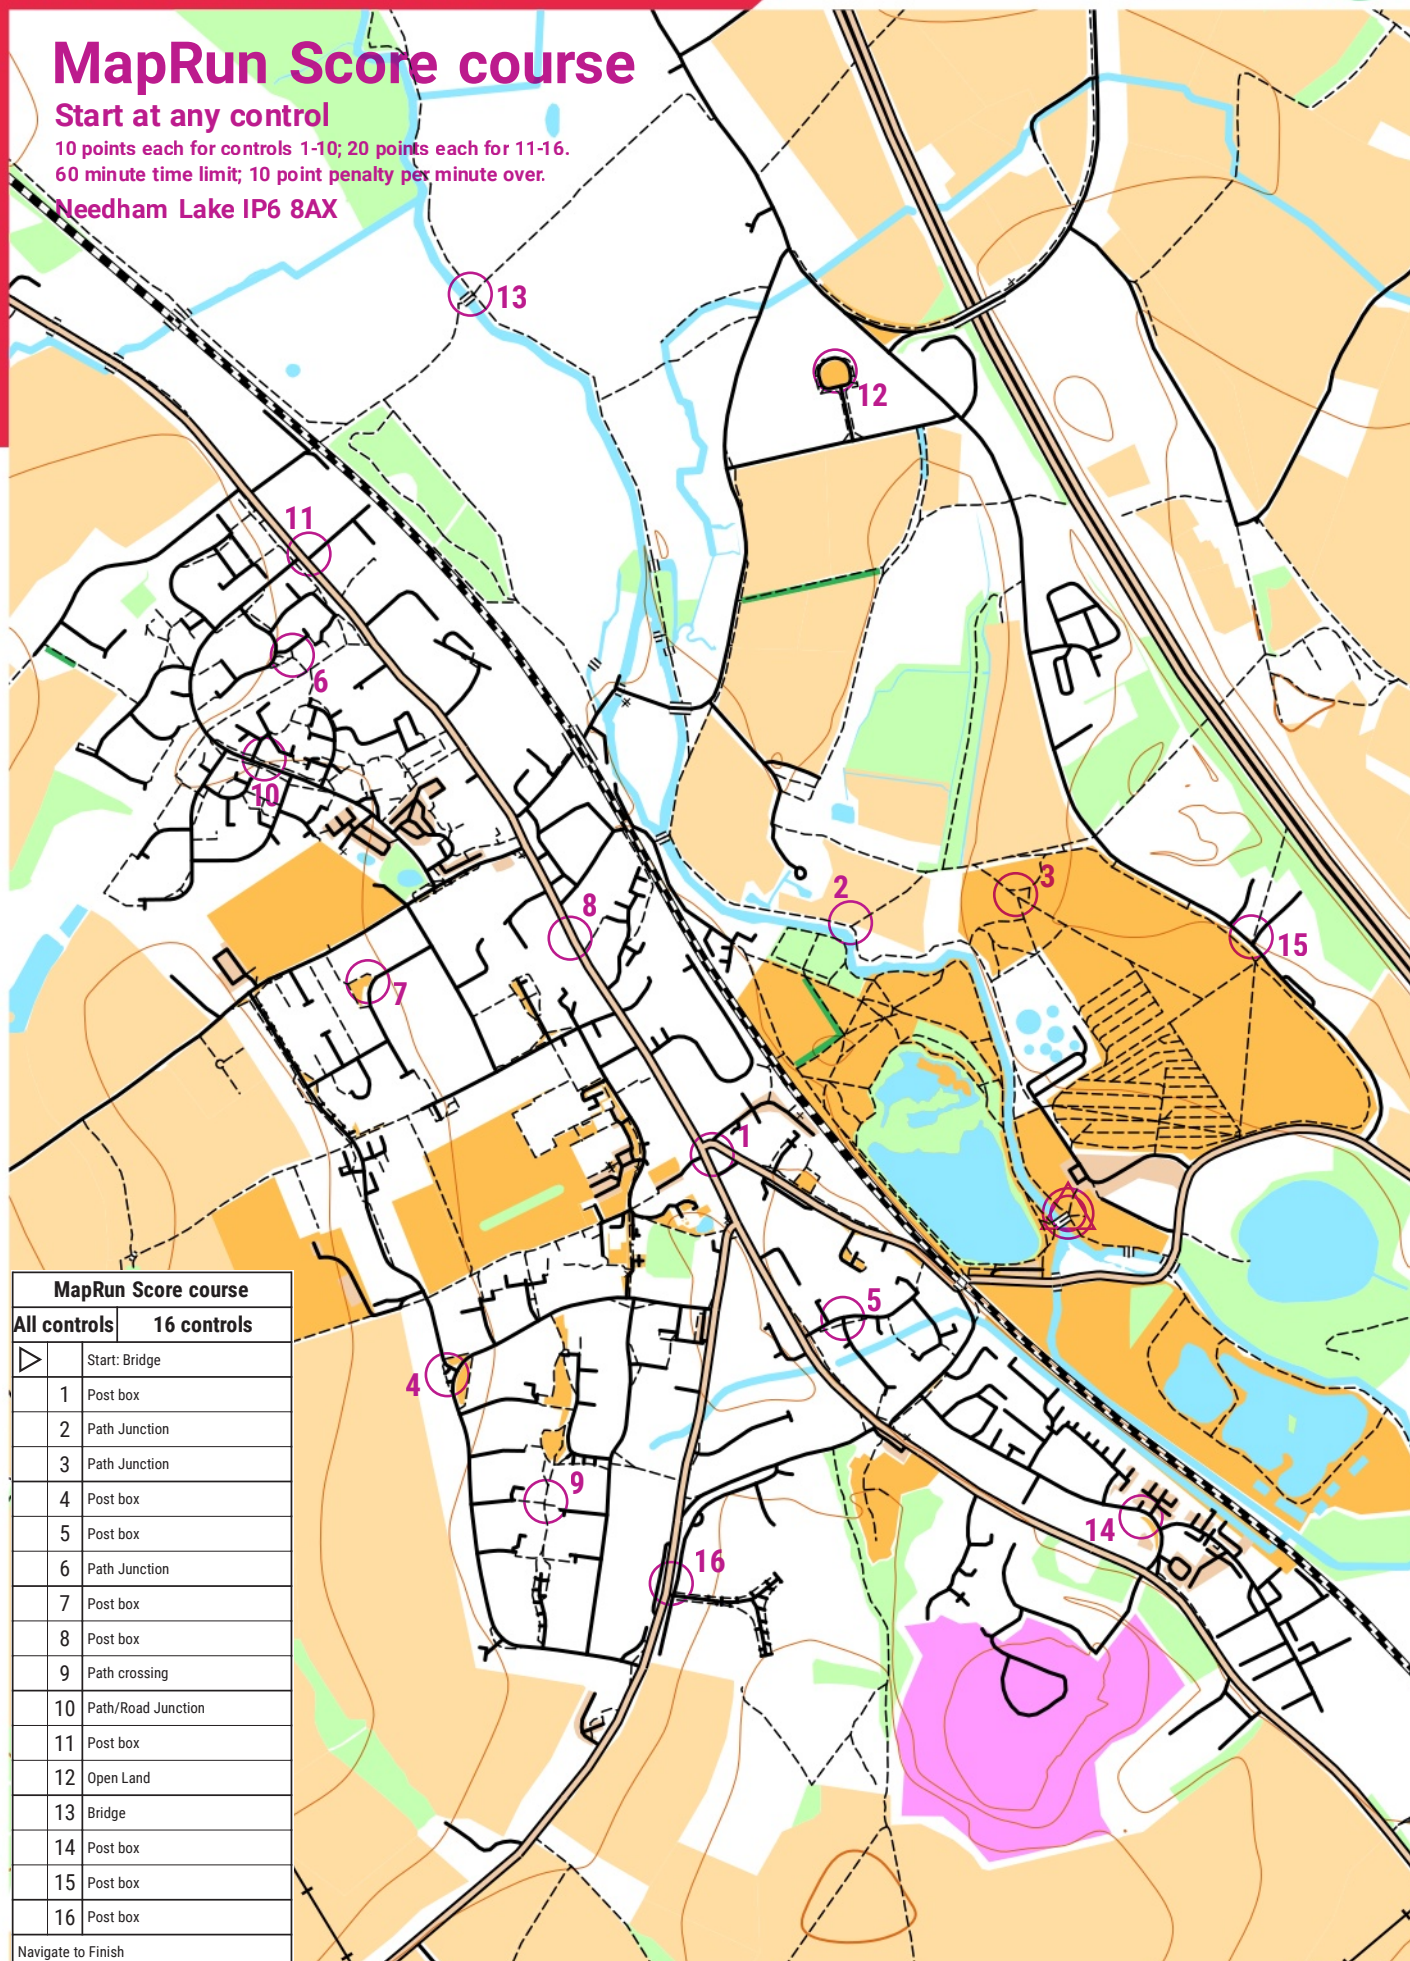

MapRun Score course

Start at any control

10 points each for controls 1-10; 20 points each for 11-16.
60 minute time limit; 10 point penalty per minute over.

Needham Lake IP6 8AX

MapRun Score course	
All controls	16 controls
Start: Bridge	
1	Post box
2	Path Junction
3	Path Junction
4	Post box
5	Post box
6	Path Junction
7	Post box
8	Post box
9	Path crossing
10	Path/Road Junction
11	Post box
12	Open Land
13	Bridge
14	Post box
15	Post box
16	Post box
Navigate to Finish	