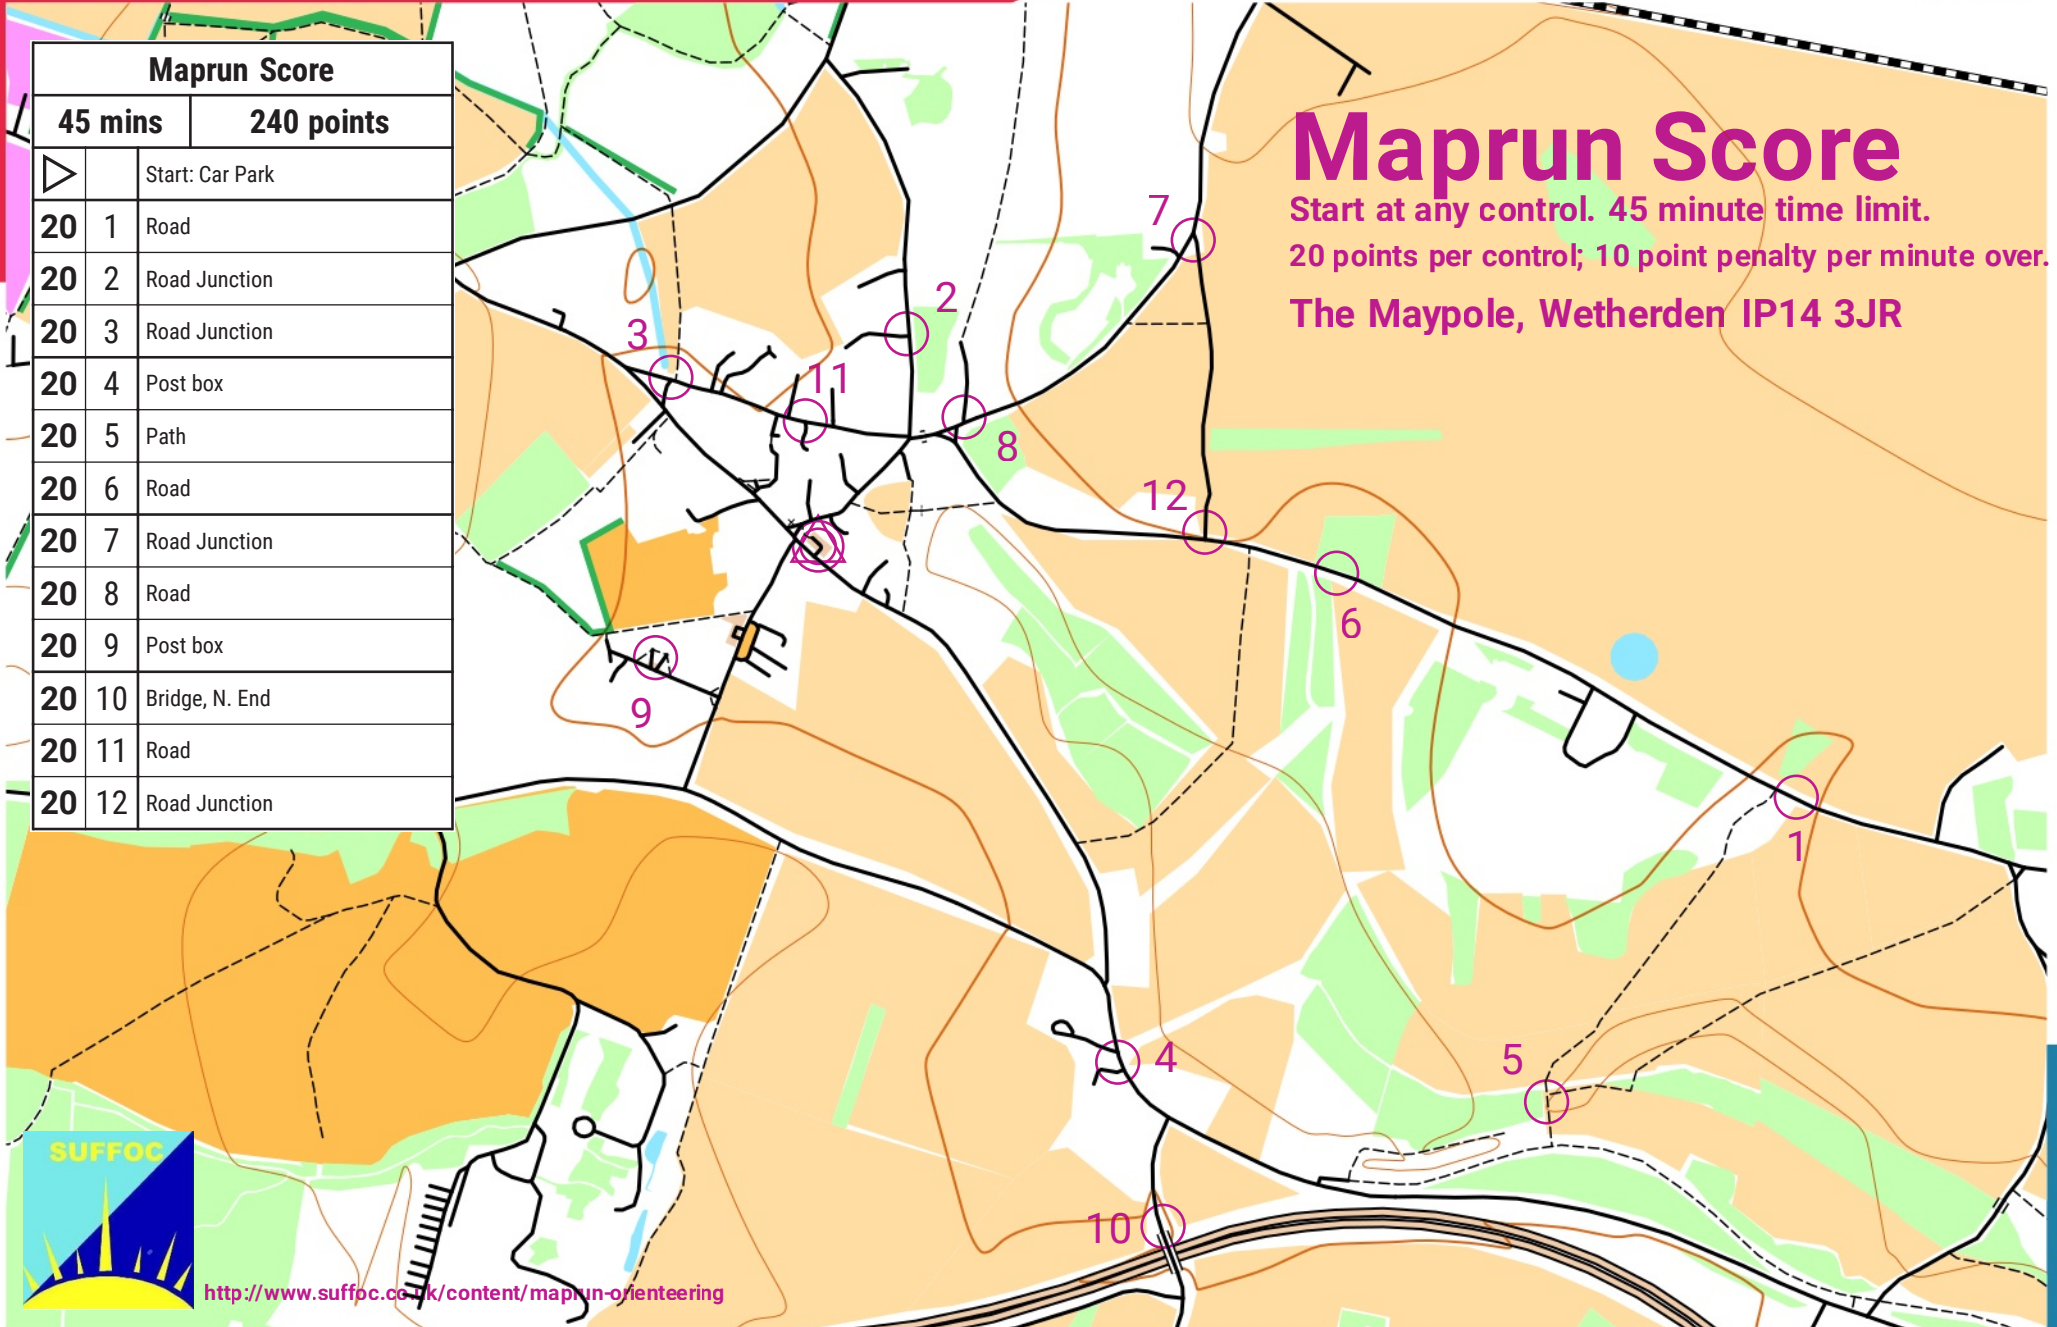

Maprun Score		
45 mins	240 points	
		Start: Car Park
20	1	Road
20	2	Road Junction
20	3	Road Junction
20	4	Post box
20	5	Path
20	6	Road
20	7	Road Junction
20	8	Road
20	9	Post box
20	10	Bridge, N. End
20	11	Road
20	12	Road Junction

Maprun Score

Start at any control. 45 minute time limit.
20 points per control; 10 point penalty per minute over.

The Maypole, Wetherden IP14 3JR

<http://www.suffoc.co.uk/content/maprun-orienteeing>